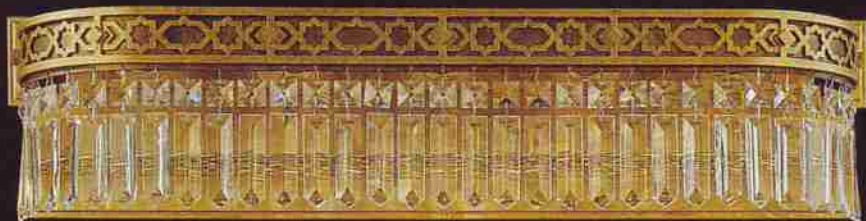

See bath bar section
for additional designs.