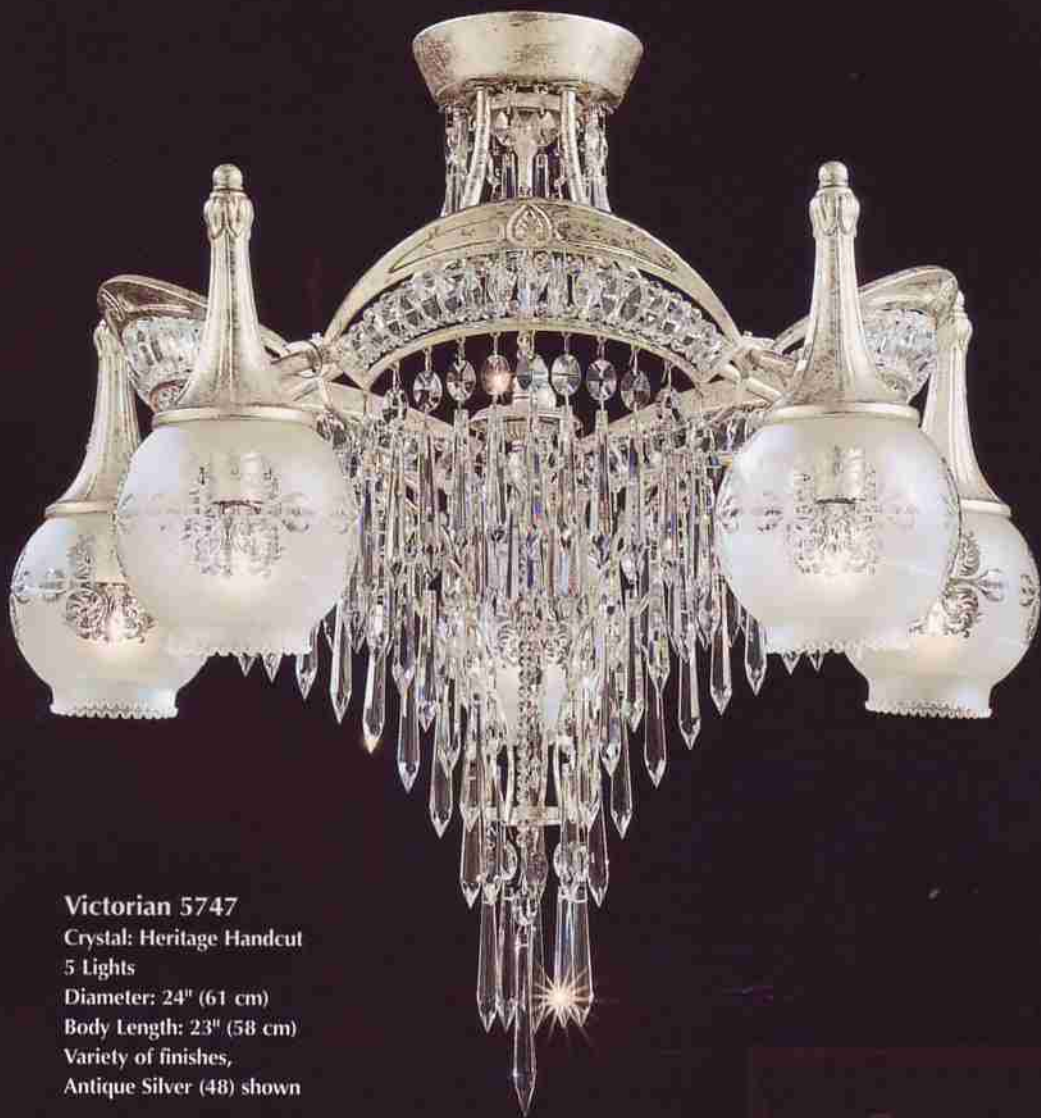

6 Lights

Diameter: 27" (69 cm)

Body Length: 37 1/2" (95 cm)

Variety of finishes,

Bronze Umber (75) shown

Custom sizes available.

Call Schonbek at 800-836-1892.

**Victorian 5747**

Crystal: Heritage Handcut  
5 Lights  
Diameter: 24" (61 cm)  
Body Length: 23" (58 cm)  
Variety of finishes,  
Antique Silver (48) shown

**Victorian 5743**

Wall sconce  
Crystal: Heritage Handcut  
2 Lights  
Diameter: 12 1/2" (32 cm)  
Body Length: 13" (33 cm)  
Extension: 6 1/2" (17 cm)  
Variety of finishes,  
Antique Silver (48) shown