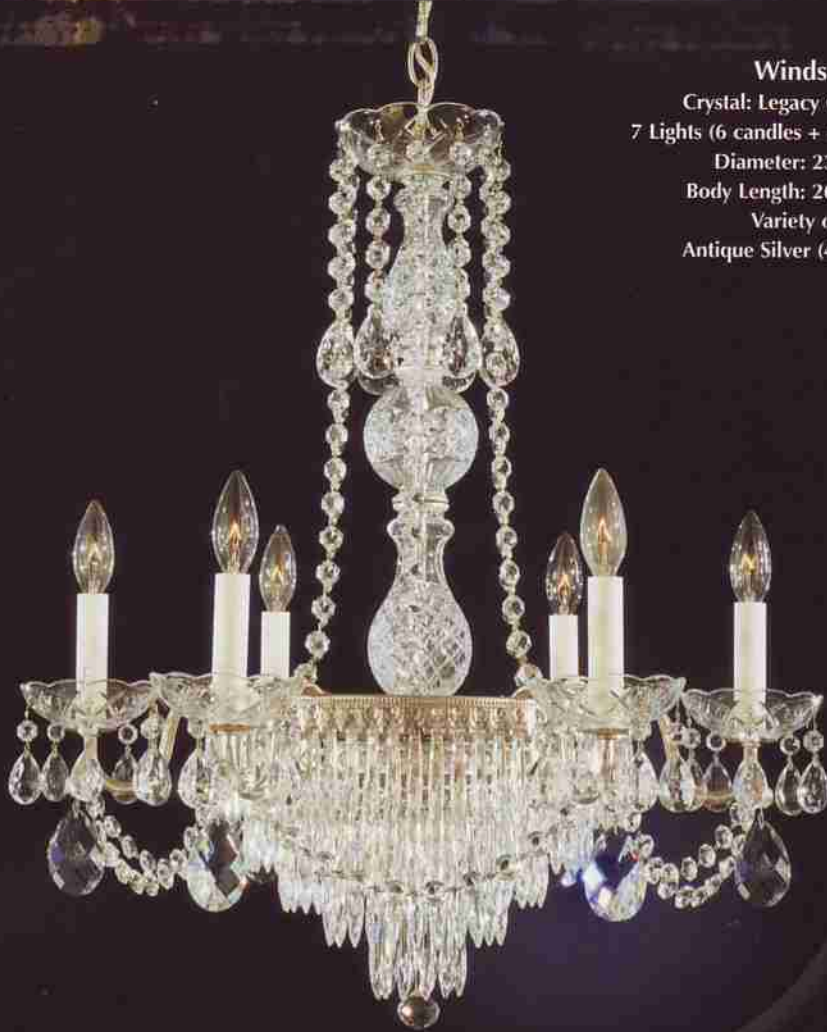

Windsor 1353

Crystal: Legacy Collection
7 Lights (6 candles + 1 interior)
Diameter: 23" (58 cm)
Body Length: 26" (66 cm)
Variety of finishes,
Antique Silver (48) shown